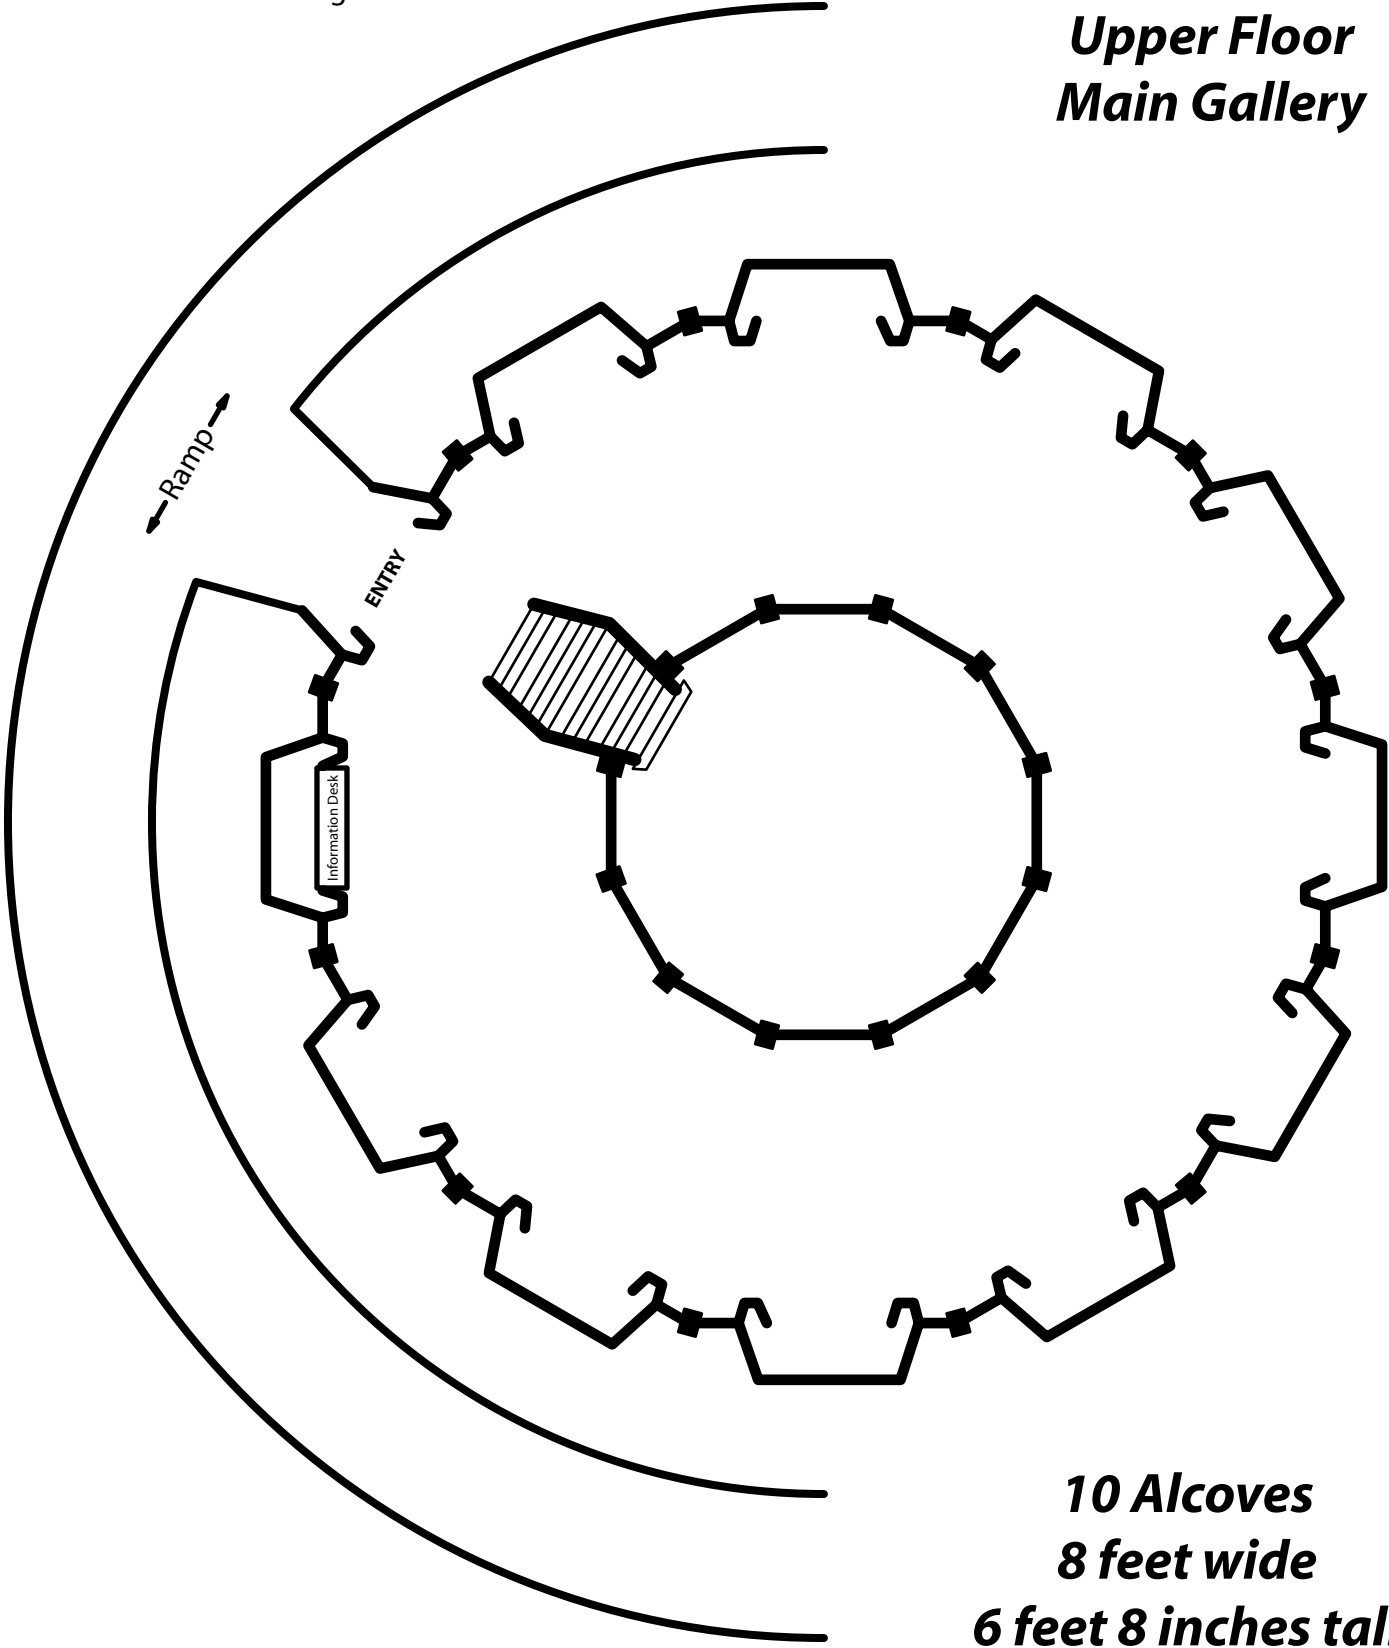

Wailoa Center

933-0416

wailoartculturalcenter@gmail.com

Upper Floor Main Gallery

10 Alcoves
8 feet wide
6 feet 8 inches tall